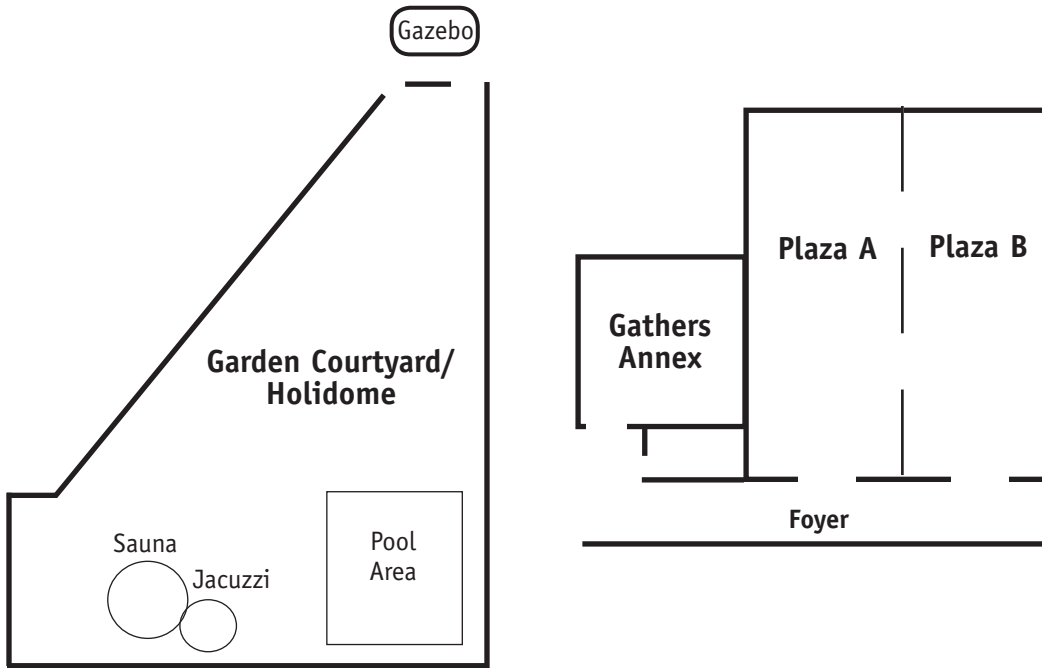

Holiday Inn

Kingston

Meeting and Banquet Facilities and Capacities

Room	Dimensions	Sq. Ft.	Banquet	Theatre	Classroom	Reception	Conference
Plaza A	26x60x10	1560	100	250	75	200	75
Plaza B	26x60x10	1560	100	250	75	200	75
Plaza A & B	52x60x10	3120	250	400	150	500	-
Gathers Annex	26x60x9	676	35	50	30	50	30
Garden Courtyard/Holidome	8x78x35	2500	150	200	75	300	-